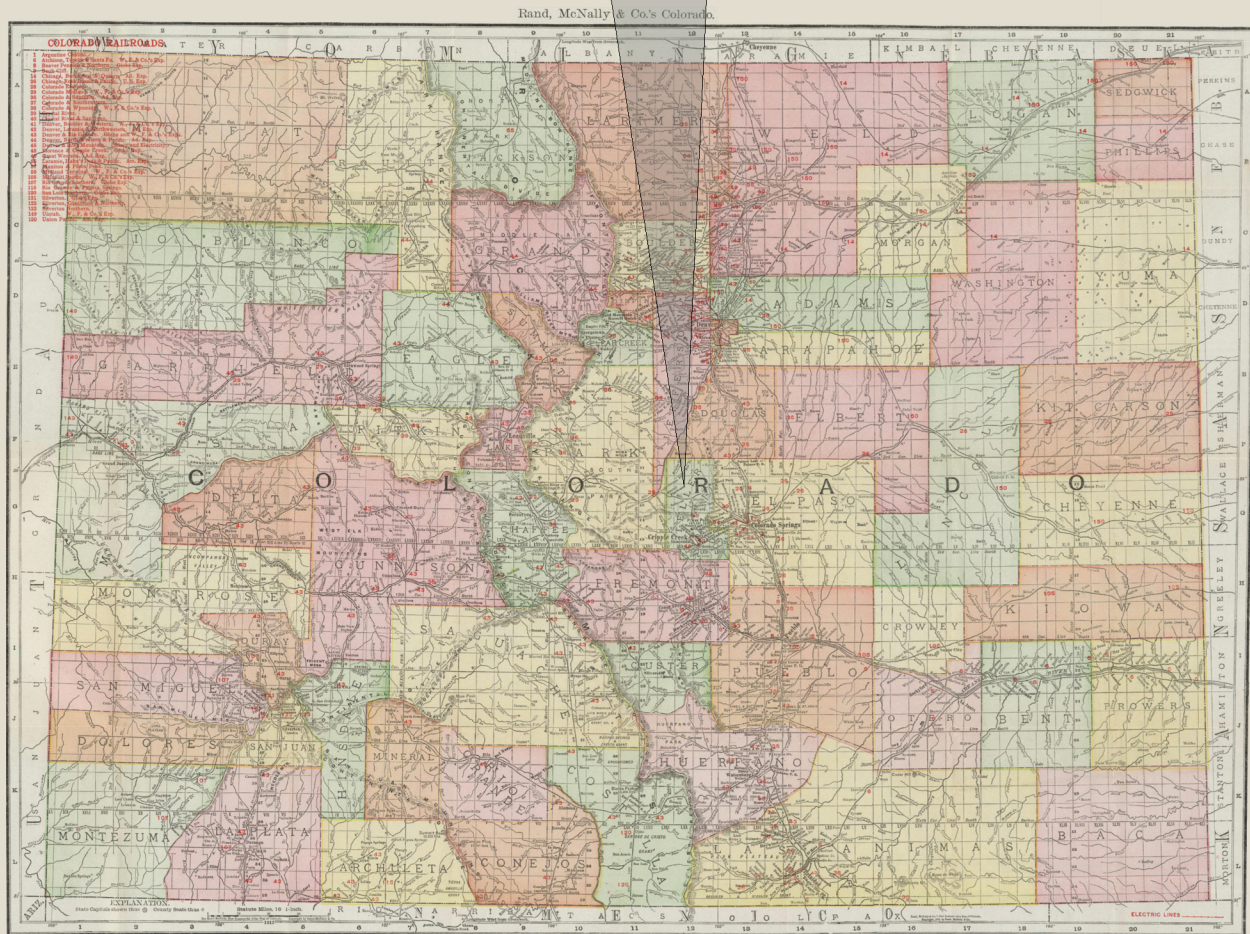

Teller County

Map courtesy of <http://www.davidrumsey.com>

Established: March 23, 1883

County Seat: Cripple Creek